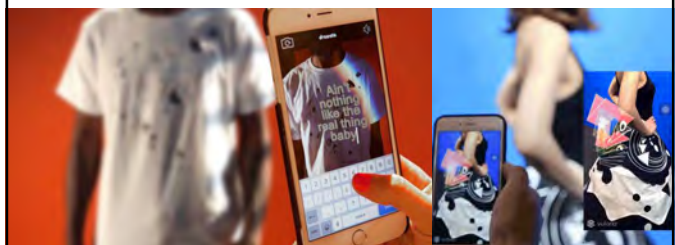

wearable computing for art

RAY LC

wearable tech used to be only about monitors

expressive wearable tech for output side

fit360 | escent.ai | madmapper workshop

wearable machines: intelligent sensing

ray lc weavable tech

wearable tech: computational textiles

wearable machines: expressive interactivity

wearable tech: tools of the trade

now your turn

- connect a teensy to LEDs with resistors, and with buttons (will demo)
- instead of button to activate LED, can we use accelerometer?
- try with teensy or adafruit circuit playground (both provided)
- **CONTEST:** try to show an interesting and time-locked visual to your arm movement.