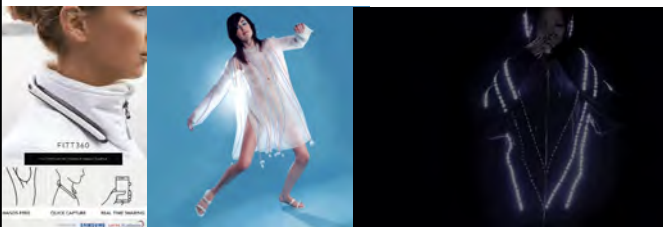

wearable computing for art

RAY LC

wearable tech used to be only about monitors

expressive wearable tech for output side

fit360 | escent.ai | madmapper workshop

wearable machines: intelligent sensing

ray lc weavable tech

wearable tech: computational textiles

wearable machines: expressive interactivity

wearable tech: tools of the trade

now your turn

- connect a teensy to LEDs with resistors, and with buttons (will demo)
- instead of button to activate LED, can we use accelerometer?
- try with teensy or adafruit circuit playground (both provided)
- **CONTEST:** try to show an interesting and time-locked visual to your arm movement.