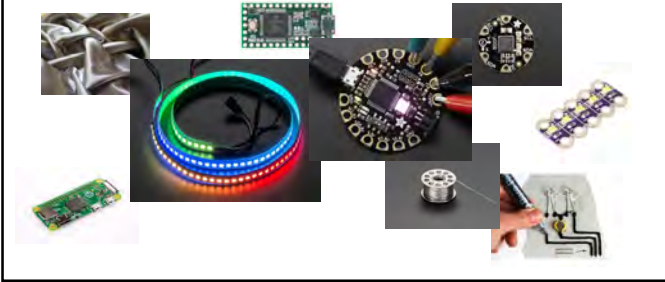

wearable computing for art

RAY LC

wearable tech used to be only about monitors

expressive wearable tech for output side

fit360 | escent.ai | madmapper workshop

wearable machines: intelligent sensing

ray lc weavable tech

wearable tech: computational textiles

wearable machines: expressive interactivity

wearable tech: tools of the trade

now your turn

- connect a teensy to LEDs with resistors, and with buttons (will demo)
- instead of button to activate LED, can we use accelerometer?
- try with teensy or adafruit circuit playground (both provided)
- **CONTEST:** try to show an interesting and time-locked visual to your arm movement.

wearable computing for art

RAY LC