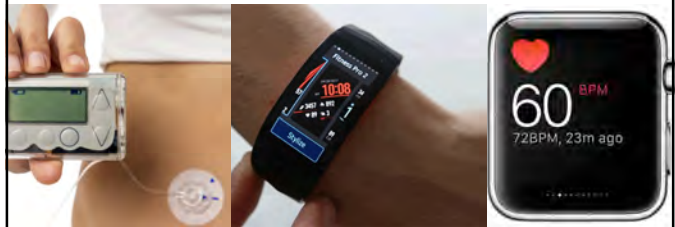

wearable computing for art

RAY LC

wearable tech used to be only about monitors

expressive wearable tech for output side

fit360 | escent.ai | madmapper workshop

wearable machines: intelligent sensing

ray lc weavable tech

wearable tech: computational textiles

wearable machines: expressive interactivity

wearable tech: tools of the trade

now your turn

- connect a teensy to LEDs with resistors, and with buttons (will demo)
- instead of button to activate LED, can we use accelerometer?
- try with teensy or adafruit circuit playground (both provided)
- **CONTEST:** try to show an interesting and time-locked visual to your arm movement.